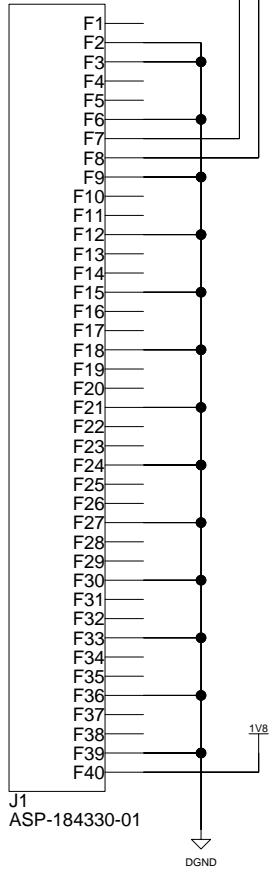

For connection to mTower

ALPIDE DATA IO P 18
ALPIDE DATA IO N 18

ALPIDE DATA IO P 18 ALP
ALPIDE DATA IO N 18 ALP

Please add test probes