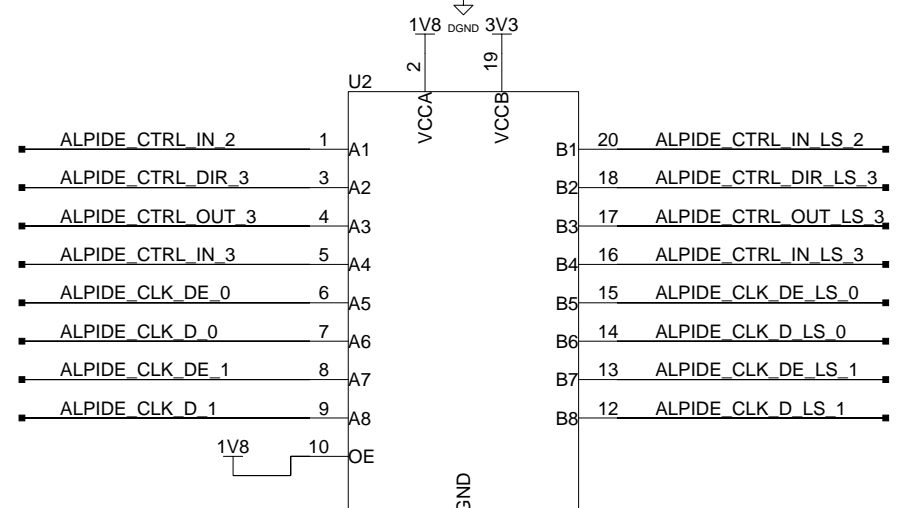

For connection to mTower

ALPIDE DATA IO P 18
ALPIDE DATA IO N 18

ALPIDE DATA IO P 18 ALP
ALPIDE DATA IO N 18 ALP

Please add test probes