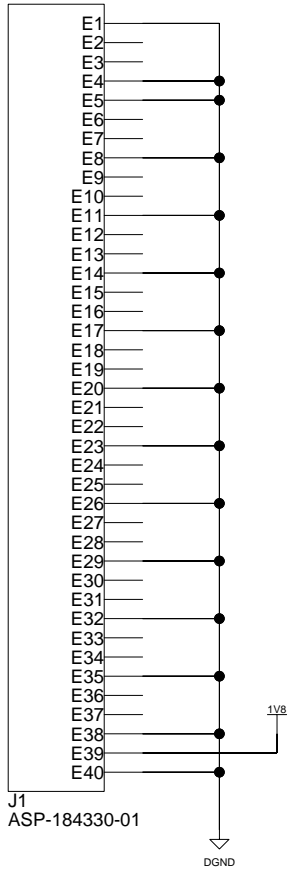

For connection to mTower

ALPIDE DATA IO P 18
ALPIDE DATA IO N 18

ALPIDE DATA IO P 18 ALP
ALPIDE DATA IO N 18 ALP

Please add test probes