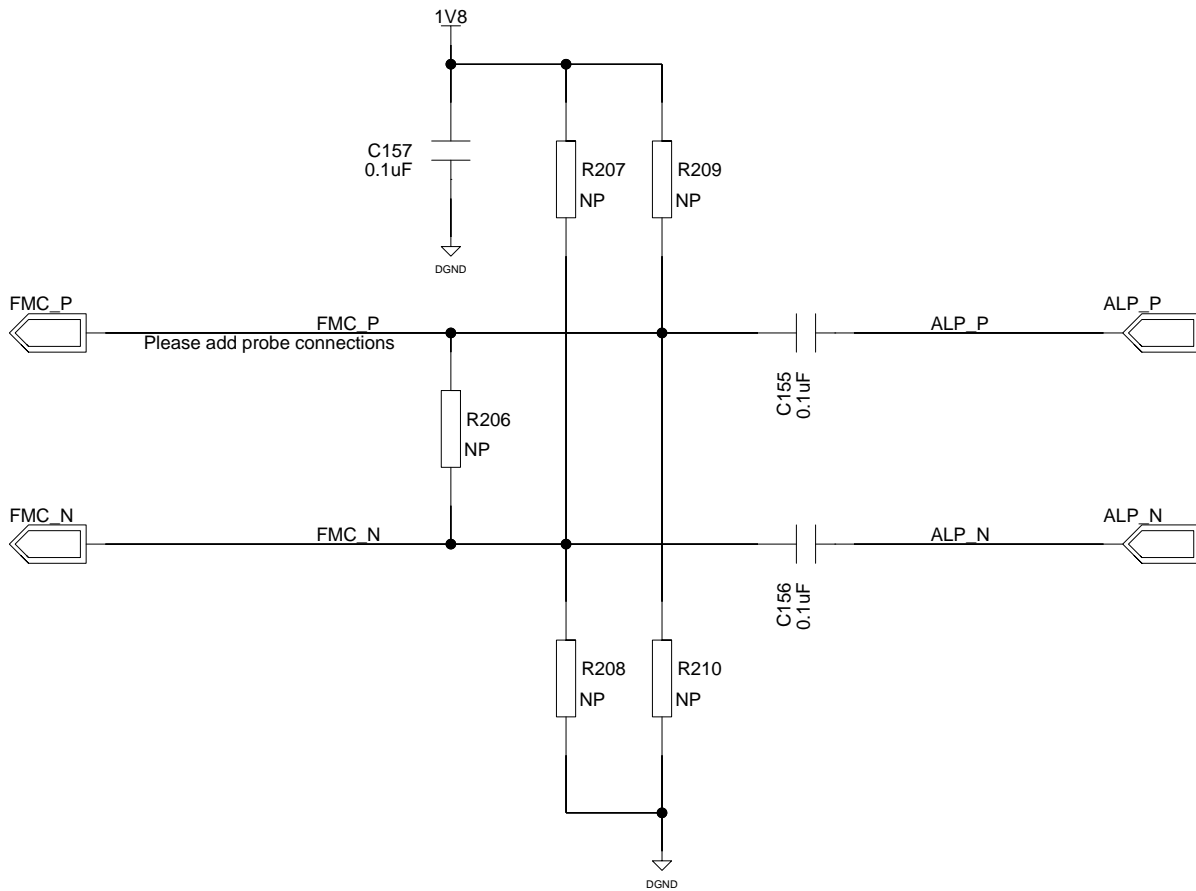

For connection to mTower

ALPIDE DATA IO P 18
ALPIDE DATA IO N 18

ALPIDE DATA IO P 18 ALP
ALPIDE DATA IO N 18 ALP

Please add test probes