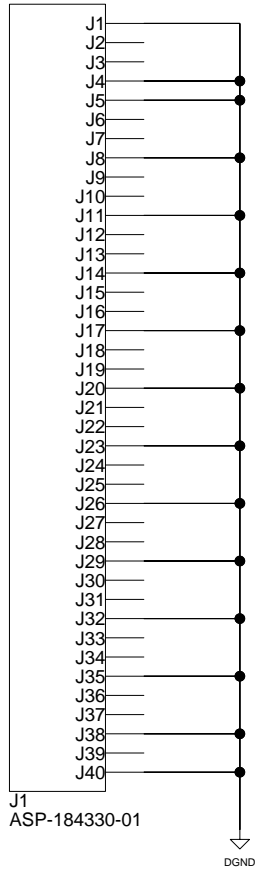

For connection to mTower

ALPIDE DATA IO P 18
ALPIDE DATA IO N 18

ALPIDE DATA IO P 18 ALP
ALPIDE DATA IO N 18 ALP

Please add test probes