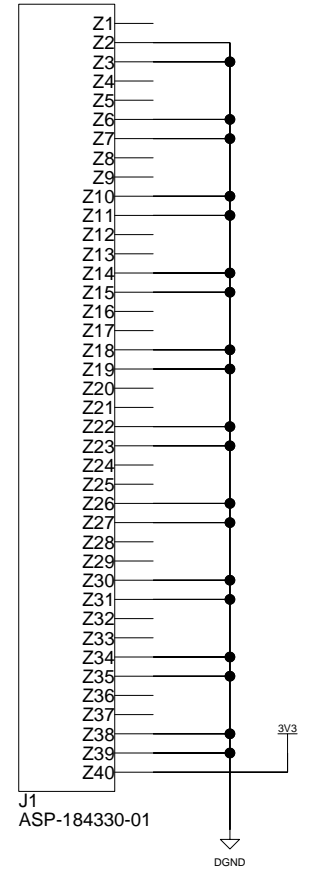

For connection to mTower

ALPIDE DATA IO P 18
ALPIDE DATA IO N 18

ALPIDE DATA IO P 18 ALP
ALPIDE DATA IO N 18 ALP

Please add test probes