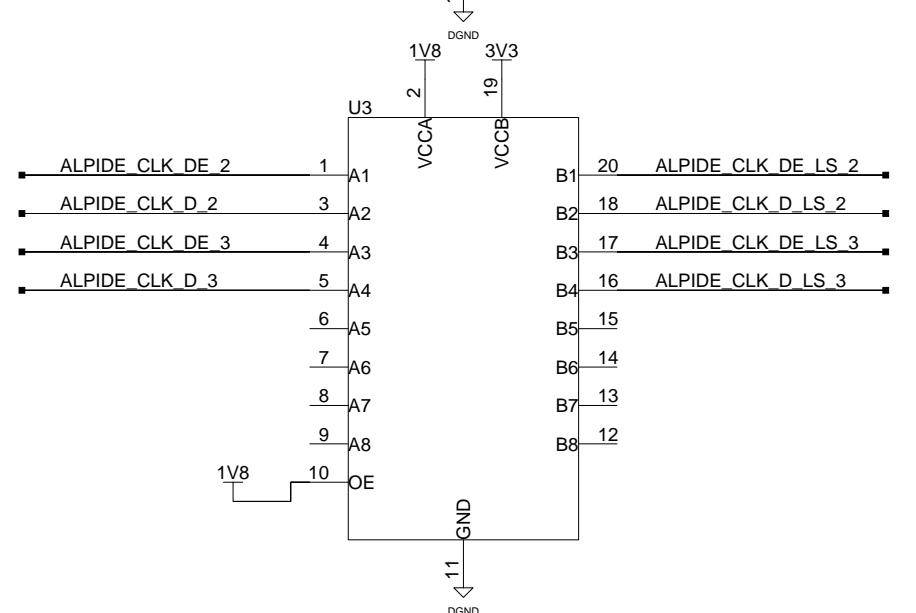

For connection to mTower

ALPIDE DATA IO P 18
ALPIDE DATA IO N 18

ALPIDE DATA IO P 18 ALP
ALPIDE DATA IO N 18 ALP

Please add test probes