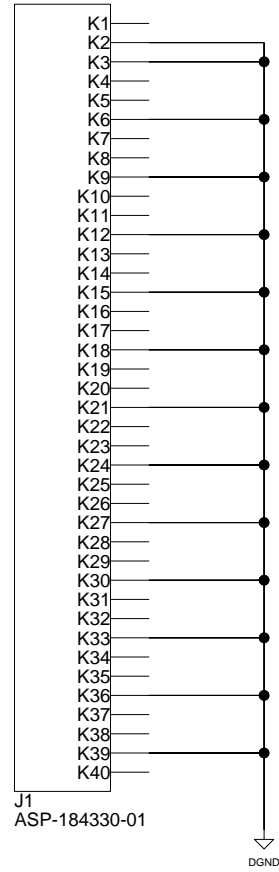

For connection to mTower

ALPIDE DATA IO P 18
ALPIDE DATA IO N 18

ALPIDE DATA IO P 18 ALP
ALPIDE DATA IO N 18 ALP

Please add test probes