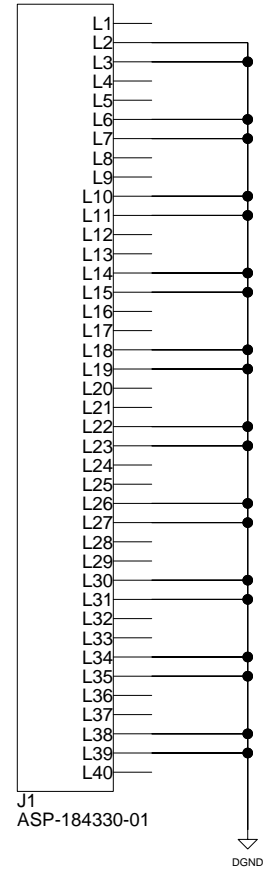

For connection to mTower

ALPIDE DATA IO P 18
ALPIDE DATA IO N 18

ALPIDE DATA IO P 18 ALP
ALPIDE DATA IO N 18 ALP

Please add test probes