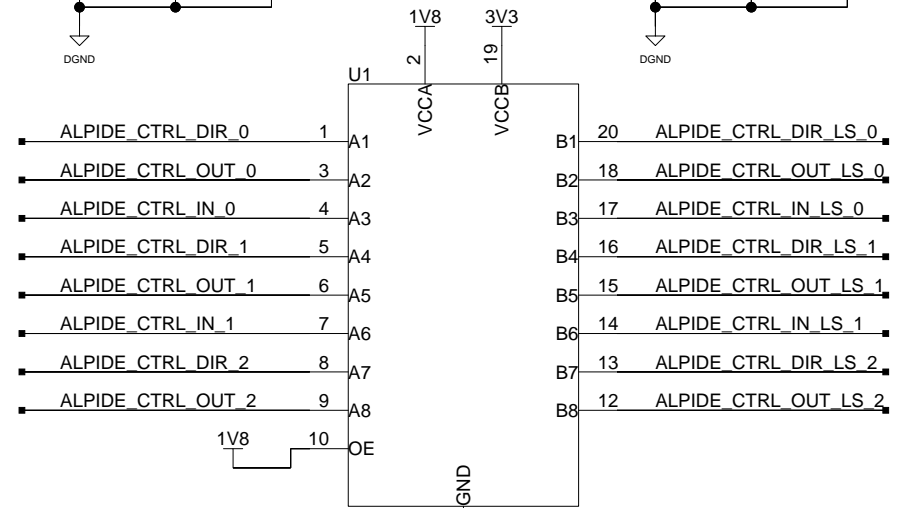

For connection to mTower

ALPIDE DATA IO P 18
ALPIDE DATA IO N 18

ALPIDE DATA IO P 18 ALP
ALPIDE DATA IO N 18 ALP

Please add test probes